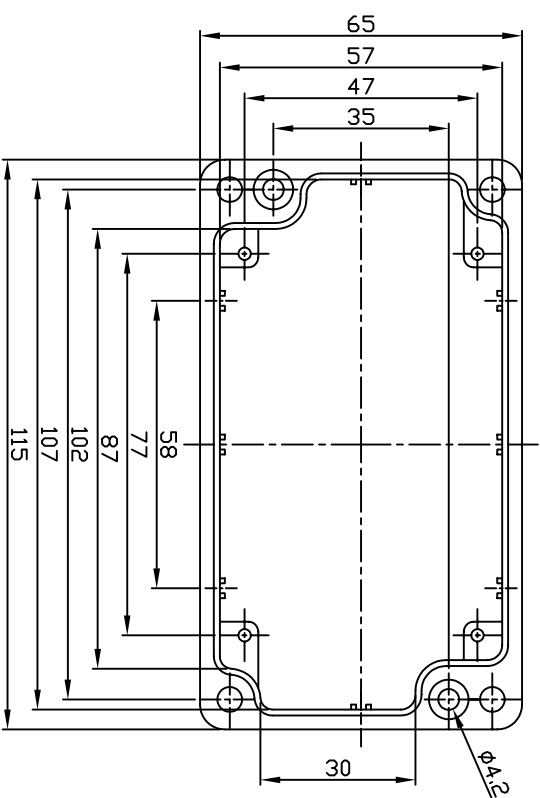

G111

宣文實業有限公司
GAINTA INDUSTRIES L.T.D.

DESIGN BY	DRAWN BY	CHECKED BY	SCALE	DATE	MATERIAL	TITLE	DWG NO.	REVISED	DESCRIPTION
					ALU	G111			