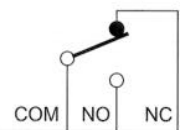

VM Series Micro Switches

SPECIFICATION:

Rating : VM1 : 1A 250VAC , VM3 : 3A 250VAC , VM5 : 5A 250VAC VM10 : 10A 250VAC , VM16 : 16A 250VAC	Mechanical Life : 100,000 cycles
Insulation Resistance : > 100MΩ DC500V	Electrical Life : 10,000 cycles
Withstand Voltage : AC1,500V 1minute	Ambient Temper. Used : -25°C to +80°C
Contact Resistance : ≤ 100 mΩ	Ambient Humidity Used : < 85% RH
Soldering Temper : < 245±5°C max , 5 sec	Operating Force : On request

SCHEMATIC

Operating Force (gf):
20,40,60,80,110,160,250g
(std.)

SCHEMATIC

Operating Force (gf):
60,80,110,160,250g
(std.)

SCHEMATIC

Operating Force (gf):
25,32,40,70,110g
(std.)

SCHEMATIC

Operating Force (gf):
12,20,25,40,60g
(std.)