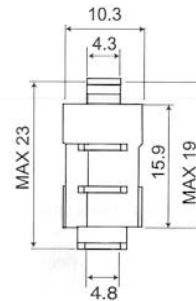

### SCHEMATIC

Operating Force (gf):  
20,40,60,80,110,160,250g  
(std.)

VM3-01N-160G  
VM5-01N-160G