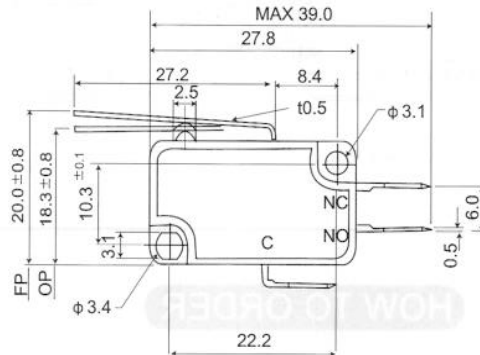

### SCHEMATIC

Operating Force (gf):  
20,40,60,80,110,160,250g  
(std.)

VM3-01N-160G  
VM5-01N-160G

### SCHEMATIC

Operating Force (gf):  
60,80,110,160,250g  
(std.)

VM3-02N-70G  
VM5-02N-70G