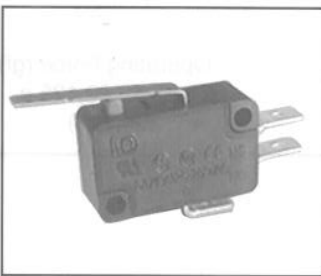

VM3-02N-70G
VM5-02N-70G

SCHEMATIC

Operating Force (gf):
25,32,40,70,110g
(std.)