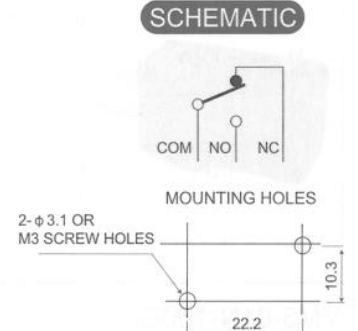

### SCHEMATIC

Operating Force (gf):  
12,20,25,40,60g  
(std.)

# VM Series Micro Switches

VM3-04N-80G  
VM5-04N-80G

Operating Force (gf):  
28,35,45,80,125 g  
(std.)

VM3-05N-160G

Operating Force (gf):  
60,80,110,160,250g  
(std.)

VM3-06N-80G

Operating Force (gf):  
28,35,45,80,125 g  
(std.)