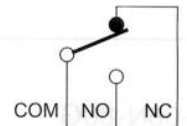

VM Series Micro Switches

SPECIFICATION:

Rating : VM1 : 1A 250VAC , VM3 : 3A 250VAC , VM5 : 5A 250VAC VM10 : 10A 250VAC , VM16 : 16A 250VAC	Mechanical Life : 100,000 cycles
Insulation Resistance : > 100MΩ DC500V	Electrical Life : 10,000 cycles
Withstand Voltage : AC1,500V 1minute	Ambient Temper. Used : -25°C to +80°C
Contact Resistance : ≤ 100 mΩ	Ambient Humidity Used : < 85% RH
Soldering Temper : < 245±5°C max , 5 sec	Operating Force : On request

SCHEMATIC

Operating Force (gf):
20,40,60,80,110,160,250g
(std.)

SCHEMATIC

Operating Force (gf):
60,80,110,160,250g
(std.)

SCHEMATIC

Operating Force (gf):
25,32,40,70,110g
(std.)

SCHEMATIC

Operating Force (gf):
12,20,25,40,60g
(std.)