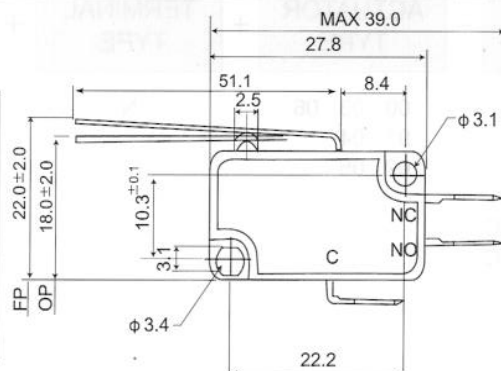

### SCHEMATIC

Operating Force (gf):  
20,40,60,80,110,160,250g  
(std.)

VM3-01N-160G  
VM5-01N-160G

### SCHEMATIC

Operating Force (gf):  
60,80,110,160,250g  
(std.)

VM3-02N-70G  
VM5-02N-70G

### SCHEMATIC

Operating Force (gf):  
25,32,40,70,110g  
(std.)

VM3-03N-40G  
VM5-03N-40G