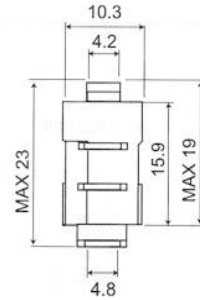

### SCHEMATIC

Operating Force (gf):  
20,40,60,80,110,160,250g  
(std.)

VM3-01N-160G  
VM5-01N-160G