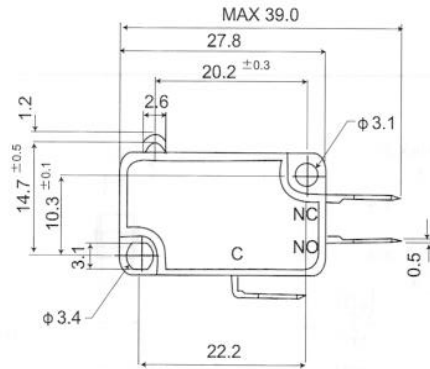

### SCHEMATIC

Operating Force (gf):  
20,40,60,80,110,160,250g  
(std.)

VM3-01N-160G  
VM5-01N-160G