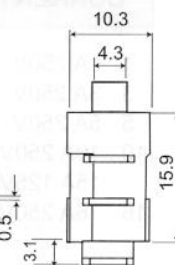

### SCHEMATIC

Operating Force (gf):  
20,40,60,80,110,160,250g  
(std.)

VM3-01N-160G  
VM5-01N-160G

### SCHEMATIC

Operating Force (gf):  
60,80,110,160,250g  
(std.)

VM3-02N-70G  
VM5-02N-70G

### SCHEMATIC

Operating Force (gf):  
25,32,40,70,110g  
(std.)

VM3-03N-40G  
VM5-03N-40G