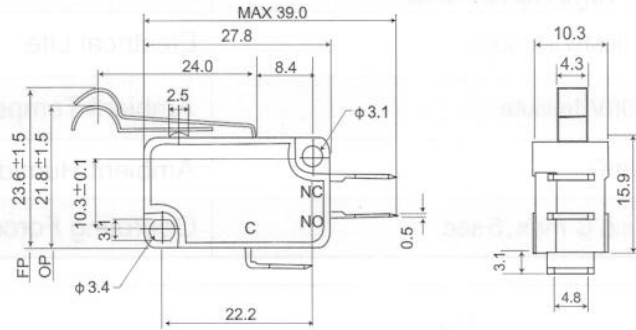

### SCHEMATIC

Operating Force (gf):  
12,20,25,40,60g  
(std.)

# VM Series Micro Switches

VM3-04N-80G  
VM5-04N-80G

Operating Force (gf):  
28,35,45,80,125 g  
(std.)

VM3-05N-160G

Operating Force (gf):  
60,80,110,160,250g  
(std.)

VM3-06N-80G

Operating Force (gf):  
28,35,45,80,125 g  
(std.)