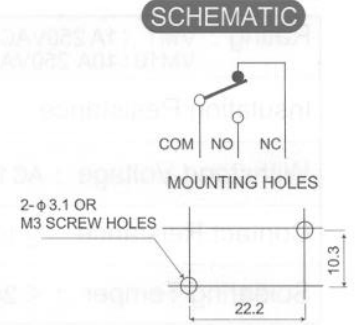

VM Series Micro Switches

VM3-04N-80G
VM5-04N-80G

Operating Force (gf):
28,35,45,80,125 g
(std.)

VM3-05N-160G