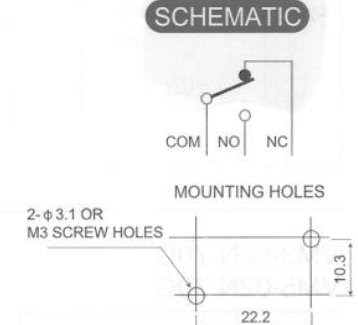

### SCHEMATIC

Operating Force (gf):  
12,20,25,40,60g  
(std.)

# VM Series Micro Switches

VM3-04N-80G  
VM5-04N-80G

Operating Force (gf):  
28,35,45,80,125 g  
(std.)

VM3-05N-160G

Operating Force (gf):  
60,80,110,160,250g  
(std.)

VM3-06N-80G

Operating Force (gf):  
28,35,45,80,125 g  
(std.)