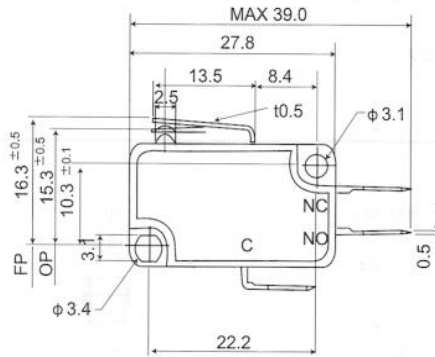

### SCHEMATIC

Operating Force (gf):  
20,40,60,80,110,160,250g  
(std.)

VM3-01N-160G  
VM5-01N-160G