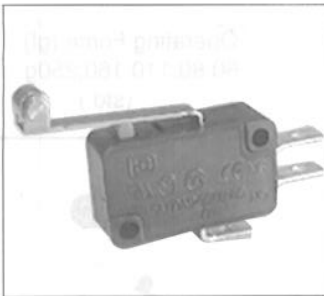

# VM Series Micro Switches

VM3-04N-80G  
VM5-04N-80G

Operating Force (gf):  
28,35,45,80,125 g  
(std.)

VM3-05N-160G

Operating Force (gf):  
60,80,110,160,250g  
(std.)

VM3-06N-80G

Operating Force (gf):  
28,35,45,80,125 g  
(std.)