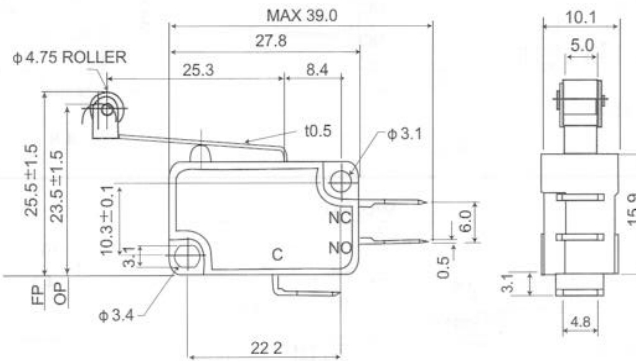

### SCHEMATIC

Operating Force (gf):  
12,20,25,40,60g  
(std.)

# VM Series Micro Switches

VM3-04N-80G  
VM5-04N-80G

Operating Force (gf):  
28,35,45,80,125 g  
(std.)

VM3-05N-160G

Operating Force (gf):  
60,80,110,160,250g  
(std.)

VM3-06N-80G

Operating Force (gf):  
28,35,45,80,125 g  
(std.)