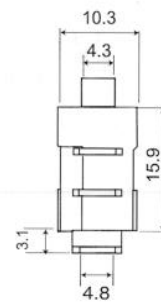

### SCHEMATIC

Operating Force (gf):  
20,40,60,80,110,160,250g  
(std.)

VM3-01N-160G  
VM5-01N-160G

### SCHEMATIC

Operating Force (gf):  
60,80,110,160,250g  
(std.)

VM3-02N-70G  
VM5-02N-70G