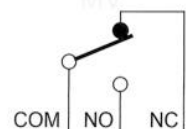

Operating Force (gf):
12,20,25,40,60g
(std.)