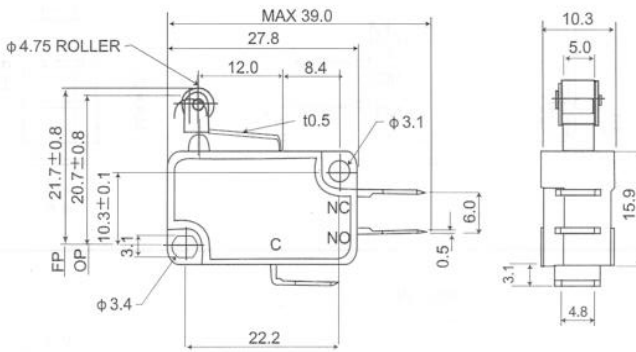

### SCHEMATIC

Operating Force (gf):  
12,20,25,40,60g  
(std.)

# VM Series Micro Switches

VM3-04N-80G  
VM5-04N-80G

Operating Force (gf):  
28,35,45,80,125 g  
(std.)

VM3-05N-160G

Operating Force (gf):  
60,80,110,160,250g  
(std.)

VM3-06N-80G

Operating Force (gf):  
28,35,45,80,125 g  
(std.)