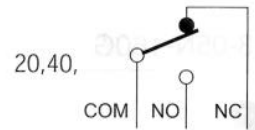

VM Series Micro Switches

SPECIFICATION:

Rating : VM1 : 1A 250VAC , VM3 : 3A 250VAC , VM5 : 5A 250VAC VM10 : 10A 250VAC , VM16 : 16A 250VAC	Mechanical Life : 100,000 cycles
Insulation Resistance : > 100MΩ DC500V	Electrical Life : 10,000 cycles
Withstand Voltage : AC1,500V 1minute	Ambient Temper. Used : -25°C to +80°C
Contact Resistance : ≤ 100 mΩ	Ambient Humidity Used : < 85% RH
Soldering Temper : < 245±5°C max , 5 sec	Operating Force : On request

SCHEMATIC

Operating Force (gf):
20,40,60,80,110,160,250g
(std.)

SCHEMATIC

Operating Force (gf):
60,80,110,160,250g
(std.)

SCHEMATIC

Operating Force (gf):
25,32,40,70,110g
(std.)

SCHEMATIC

Operating Force (gf):
12,20,25,40,60g
(std.)