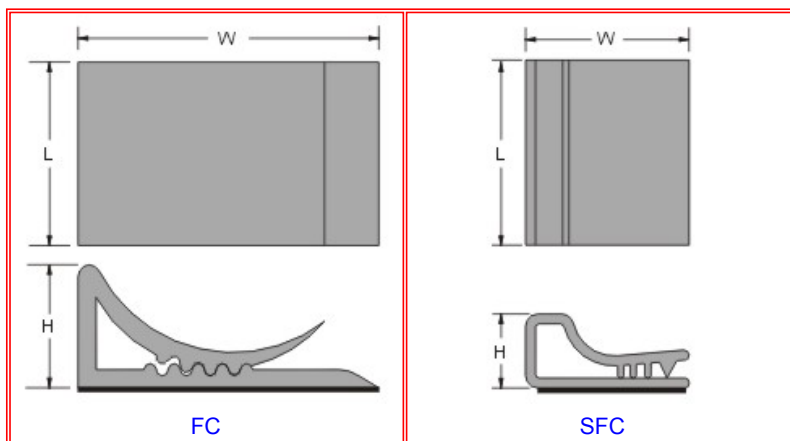

0530 KSS Flat Cable Clamp

- Material: UL approved PVC, 94V-0 with adhesive tape.
- Color: Grey
- Conduct your flat cable neatly and firmly.
- Insert your cable into the clamp and your job is done.

					Unit: mm
	Item No.	L	W	H	Packing
<input type="checkbox"/>	FC-15	15.0	24.0	9.0	100 pcs / Bag
<input type="checkbox"/>	FC-20	20.0	24.0	9.0	
<input type="checkbox"/>	FC-25	25.0	24.0	9.0	
<input type="checkbox"/>	FC-28	28.0	24.0	9.0	
<input type="checkbox"/>	SFC-15	15.0	13.0	6.0	
<input type="checkbox"/>	SFC-20	20.0	13.0	6.0	
<input type="checkbox"/>	SFC-25	25.0	13.0	6.0	
<input type="checkbox"/>	SFC-28	28.0	13.0	6.0	