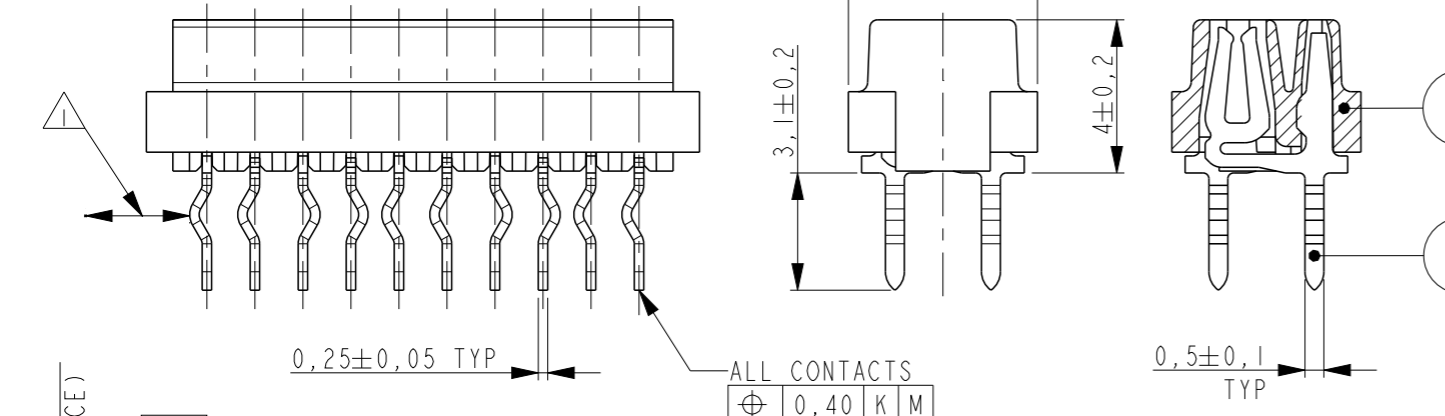

THIS DRAWING IS UNPUBLISHED. RELEASED FOR PUBLICATION
 © COPYRIGHT - BY - ALL RIGHTS RESERVED.

REVISIONS

P	LTR	DESCRIPTION	DATE	DWN	APVD
	Y1	ADHESIVE TAPE WIDTH DIMENSION REMOVED	04FEB2016	SS	PS

SCALE 3:1

PARTNUMBER BOX PACKAGING	PARTNUMBER REEL PACKAGING	NR OF POS "n"	DIMENSION "A" MAX
7-215079-4	215079-4	4	7,1
7-215079-6	215079-6	6	9,7
7-215079-8	215079-8	8	12,2
8-215079-0	1-215079-0	10	14,7
8-215079-2	1-215079-2	12	17,3
8-215079-4	1-215079-4	14	19,8
8-215079-6	1-215079-6	16	22,4
8-215079-8	1-215079-8	18	24,9
9-215079-0	2-215079-0	20	27,4

SCALE 1:5

BOX PACKAGING
250 CONNECTORS PER BOX
FOR ALL PARTNUMBERS

ALL CONTACTS
⊕ 0,40 K M

SECTION A-A

DETAIL A
SCALE 2:1

REEL PACKAGING
DEREELING DIRECTION AND CONNECTOR POSITION
2500 CONNECTORS PER REEL FOR ALL PARTNUMBERS

NOTES:

- 1 IN EACH ROW, DIRECTION OF KINKS STARTS RANDOM. IN EACH ROW, SEQUENTIAL CONTACTS HAVE OPPOSITE KINK DIRECTIONS.
- 2 CORING-OUTS FOR MANUFACTURING PURPOSE ONLY. SHAPE MAY VARY, BUT IS NOT FUNCTIONAL FOR THE APPLICATION.
- 3 SHOWN IS A 10 POSITION CONNECTOR.