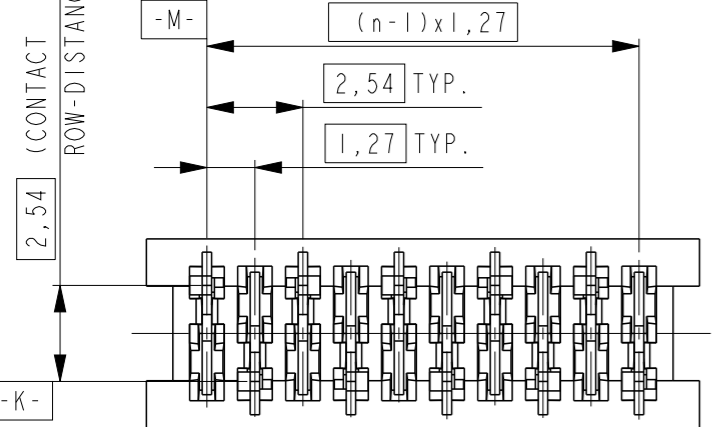

THIS DRAWING IS UNPUBLISHED. RELEASED FOR PUBLICATION
 © COPYRIGHT - BY - ALL RIGHTS RESERVED.

REVISIONS

P	LTR	DESCRIPTION	DATE	DWN	APVD
	Y1	ADHESIVE TAPE WIDTH DIMENSION REMOVED	04FEB2016	SS	PS

SCALE 3:1

PARTNUMBER BOX PACKAGING	PARTNUMBER REEL PACKAGING	NR OF POS "n"	DIMENSION "A" MAX
7-215079-4	215079-4	4	7,1
7-215079-6	215079-6	6	9,7
7-215079-8	215079-8	8	12,2
8-215079-0	1-215079-0	10	14,7
8-215079-2	1-215079-2	12	17,3
8-215079-4	1-215079-4	14	19,8
8-215079-6	1-215079-6	16	22,4
8-215079-8	1-215079-8	18	24,9
9-215079-0	2-215079-0	20	27,4

SCALE 1:5

BOX PACKAGING
250 CONNECTORS PER BOX
FOR ALL PARTNUMBERS

ALL CONTACTS
⊕ 0,40 K M

SECTION A-A

DETAIL A
SCALE 2:1

REEL PACKAGING
DEREELING DIRECTION AND CONNECTOR POSITION
2500 CONNECTORS PER REEL FOR ALL PARTNUMBERS

NOTES:

- 1 IN EACH ROW, DIRECTION OF KINKS STARTS RANDOM. IN EACH ROW, SEQUENTIAL CONTACTS HAVE OPPOSITE KINK DIRECTIONS.
- 2 CORING-OUTS FOR MANUFACTURING PURPOSE ONLY. SHAPE MAY VARY, BUT IS NOT FUNCTIONAL FOR THE APPLICATION.
- 3 SHOWN IS A 10 POSITION CONNECTOR.