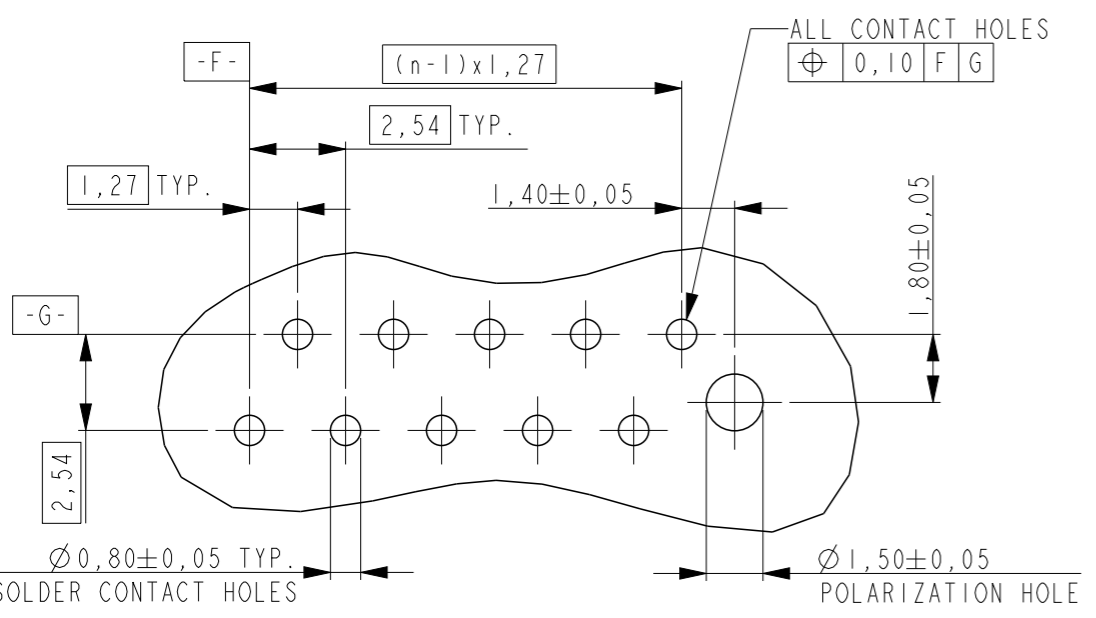

SCALE 1:5

BOX PACKAGING
250 CONNECTORS PER BOX
FOR ALL PARTNUMBERS

ALL CONTACTS
⊕ 0,40 K M

SECTION A-A

DETAIL A
SCALE 2:1

REEL PACKAGING
DEREELING DIRECTION AND CONNECTOR POSITION
2500 CONNECTORS PER REEL FOR ALL PARTNUMBERS

NOTES:

- 1 IN EACH ROW, DIRECTION OF KINKS STARTS RANDOM. IN EACH ROW, SEQUENTIAL CONTACTS HAVE OPPOSITE KINK DIRECTIONS.
- 2 CORING-OUTS FOR MANUFACTURING PURPOSE ONLY. SHAPE MAY VARY, BUT IS NOT FUNCTIONAL FOR THE APPLICATION.
- 3 SHOWN IS A 10 POSITION CONNECTOR.

PC-BOARD HOLE LAYOUT
(COMPONENT SIDE OF BOARD SHOWN)

ALL CONTACT HOLES
⊕ 0,10 F G

THIS DRAWING IS A CONTROLLED DOCUMENT.

DIMENSIONS: mm		TOLERANCES UNLESS OTHERWISE SPECIFIED:	
0 PLC	±-	1 PLC	±-
1 PLC	±-	2 PLC	±-
2 PLC	±-	3 PLC	±-
3 PLC	±-	4 PLC	±-
4 PLC	±-	ANGLES	±-
MATERIAL	SEE TABLE	FINISH	SEE TABLE

		TE Connectivity	
NAME CONNECTOR, FEMALE-ON-BOARD TOP-ENTRY, THRU-HOLE, Micro-MatCh			
SIZE	CAGE CODE	DRAWING NO	RESTRICTED TO
A3	-	C-215079	-
SCALE 5:1		SHEET 1 OF 1	REV Y1

Mouser Electronics

Authorized Distributor