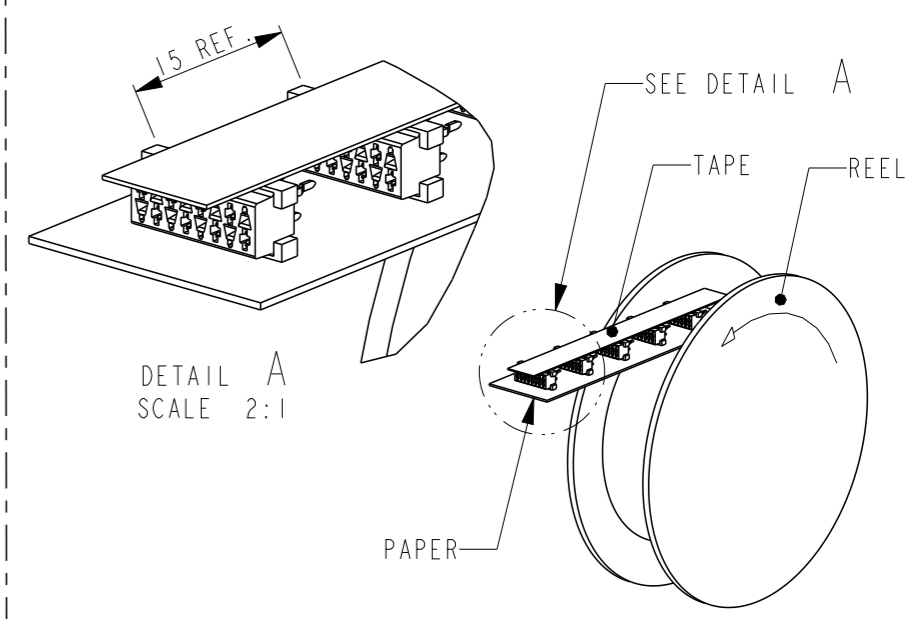

SCALE 1:5

BOX PACKAGING
250 CONNECTORS PER BOX
FOR ALL PARTNUMBERS

ALL CONTACTS
⊕ 0,40 K M

SECTION A-A

DETAIL A
SCALE 2:1

REEL PACKAGING
DEREELING DIRECTION AND CONNECTOR POSITION
2500 CONNECTORS PER REEL FOR ALL PARTNUMBERS

NOTES:

- 1 IN EACH ROW, DIRECTION OF KINKS STARTS RANDOM. IN EACH ROW, SEQUENTIAL CONTACTS HAVE OPPOSITE KINK DIRECTIONS.
- 2 CORING-OUTS FOR MANUFACTURING PURPOSE ONLY. SHAPE MAY VARY, BUT IS NOT FUNCTIONAL FOR THE APPLICATION.
- 3 SHOWN IS A 10 POSITION CONNECTOR.

PC-BOARD HOLE LAYOUT
(COMPONENT SIDE OF BOARD SHOWN)

ALL CONTACT HOLES
⊕ 0,10 F G

THIS DRAWING IS A CONTROLLED DOCUMENT.

DIMENSIONS: mm		TOLERANCES UNLESS OTHERWISE SPECIFIED:	
0 PLC	±-	1 PLC	±-
1 PLC	±-	2 PLC	±-
2 PLC	±-	3 PLC	±-
3 PLC	±-	4 PLC	±-
4 PLC	±-	ANGLES	±-
MATERIAL	SEE TABLE	FINISH	SEE TABLE

		TE Connectivity	
NAME CONNECTOR, FEMALE-ON-BOARD TOP-ENTRY, THRU-HOLE, Micro-MatCh			
SIZE	CAGE CODE	DRAWING NO	RESTRICTED TO
A3	-	C-215079	-
SCALE 5:1		SHEET 1 OF 1	REV Y1

Mouser Electronics

Authorized Distributor