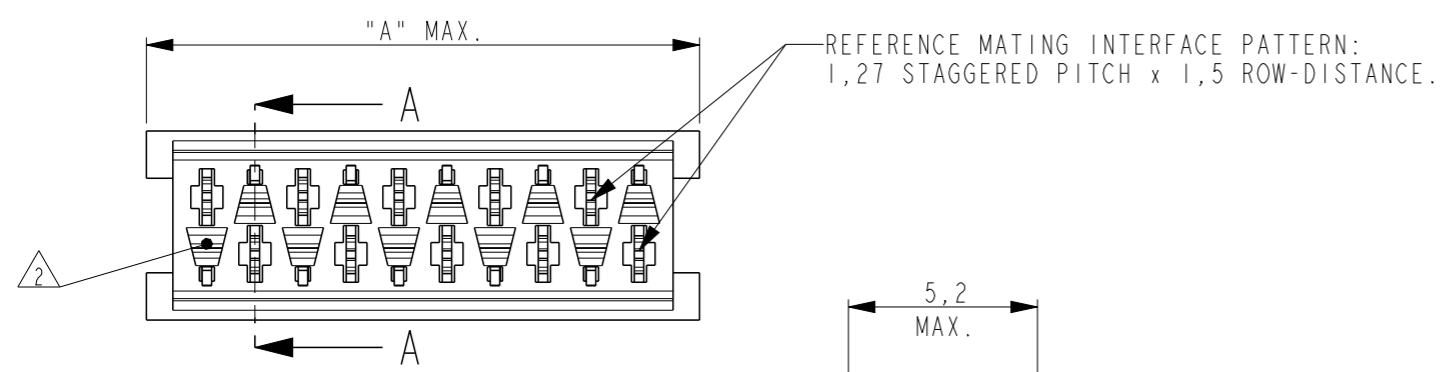

THIS DRAWING IS UNPUBLISHED. RELEASED FOR PUBLICATION
 © COPYRIGHT - BY - ALL RIGHTS RESERVED.

REVISIONS

P	LTR	DESCRIPTION	DATE	DWN	APVD
	Y1	ADHESIVE TAPE WIDTH DIMENSION REMOVED	04FEB2016	SS	PS

SCALE 3:1

SCALE 1:5

BOX PACKAGING
250 CONNECTORS PER BOX
FOR ALL PARTNUMBERS

ALL CONTACTS
⊕ 0,40 K M

SECTION A-A

DETAIL A
SCALE 2:1

REEL PACKAGING
DEREELING DIRECTION AND CONNECTOR POSITION
2500 CONNECTORS PER REEL FOR ALL PARTNUMBERS

NOTES:

- 1 IN EACH ROW, DIRECTION OF KINKS STARTS RANDOM. IN EACH ROW, SEQUENTIAL CONTACTS HAVE OPPOSITE KINK DIRECTIONS.
- 2 CORING-OUTS FOR MANUFACTURING PURPOSE ONLY. SHAPE MAY VARY, BUT IS NOT FUNCTIONAL FOR THE APPLICATION.
- 3 SHOWN IS A 10 POSITION CONNECTOR.