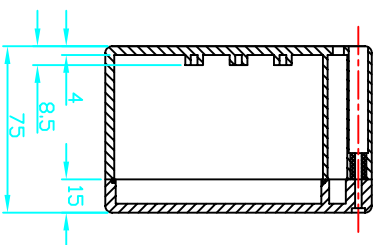

G373/G269

宜文實業有限公司
GAINTA INDUSTRIES LTD.

| | | | | | | | | | | | | |
|----------|--------------|----------|-------------|----------|---------------|-------------|------------|----------------|-------------|---------------|---------------|----------------|
| 設計 BY | DESIGN BY | 繪圖 BY | DRAWN BY | 校圖 BY | CHECKED BY | 比例 SCALE | 日期 DATE | 材質 MATERIAL | 圖名 TITLE | 圖號 DWG NO. | 圖號 REVISED | 說明 REVISION |
| | | | | | | | | ABS, PC | G373, G269 | | | |