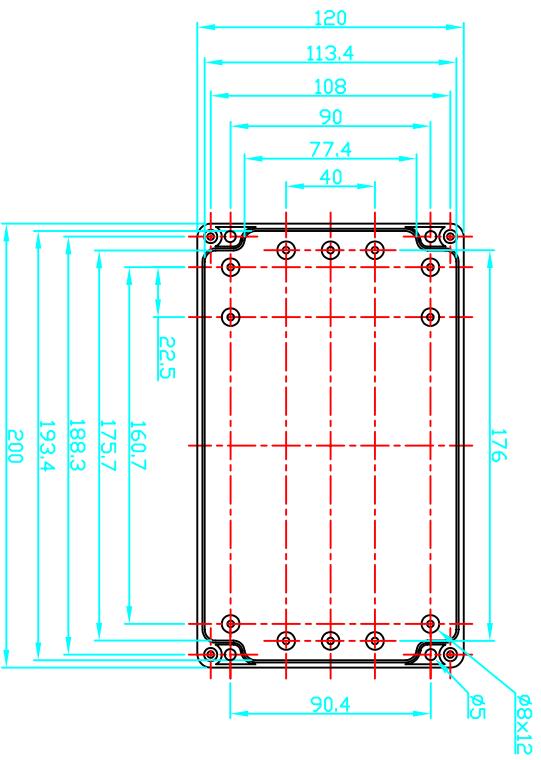

G373/G269

宜文實業有限公司
GAINTA INDUSTRIES LTD.

| | | | | | | | | | | | | |
|----------|--------------|----------|-------------|----------|---------------|-------------|------------|----------------|-------------|---------------|---------------|----------------|
| 設計 BY | DESIGN BY | 繪圖 BY | DRAWN BY | 校圖 BY | CHECKED BY | 比例 SCALE | 日期 DATE | 材質 MATERIAL | 圖名 TITLE | 圖號 DWG NO. | 圖號 REVISED | 說明 REVISION |
| | | | | | | | | ABS, PC | G373, G269 | | | |